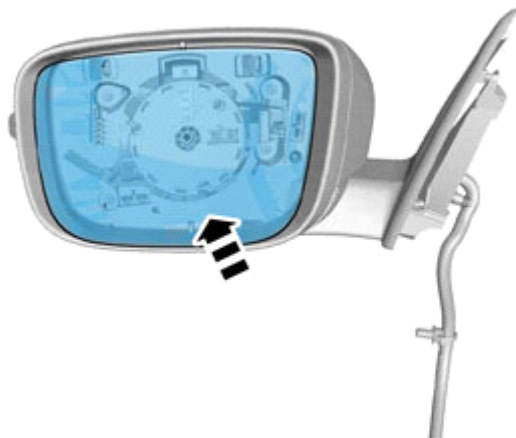

4B

IMG-299504

4C

IMG-299505

5A

IMG-299505

Illustrations A and B

Install the new panel from the kit.

Installation instructions, accessories

Volvo Car Corporation Gothenburg, Sweden

5B

IMG-336988

6

Connect the cables.

IMG-228990

7

Carefully press the mirror glass into place.

Repeat for the other side.

IMG-336989

Installation instructions, accessories

Volvo Car Corporation Gothenburg, Sweden

8

IMG-299423

Applies to C30/C70 (06-)/S40 (04-)/V50/V70 (08-)/ XC70 (08-)/XC90