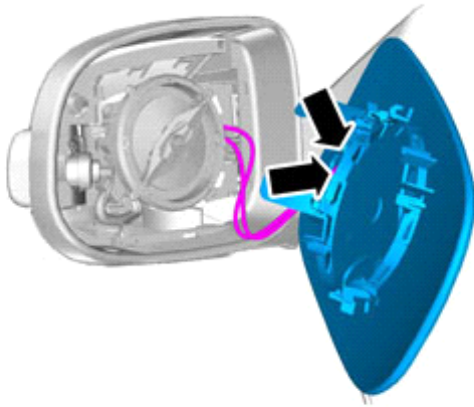

4B

IMG-299504

4C

IMG-299505

5A

IMG-299505

Illustrations A and B

Install the new panel from the kit.

Installation instructions, accessories

Volvo Car Corporation Gothenburg, Sweden

5B

IMG-336988

6

Connect the cables.

IMG-228990

7

Carefully press the mirror glass into place.

Repeat for the other side.

IMG-336989

Installation instructions, accessories

Volvo Car Corporation Gothenburg, Sweden

8

IMG-299423

Applies to C30/C70 (06-)/S40 (04-)/V50/V70 (08-)/ XC70 (08-)/XC90