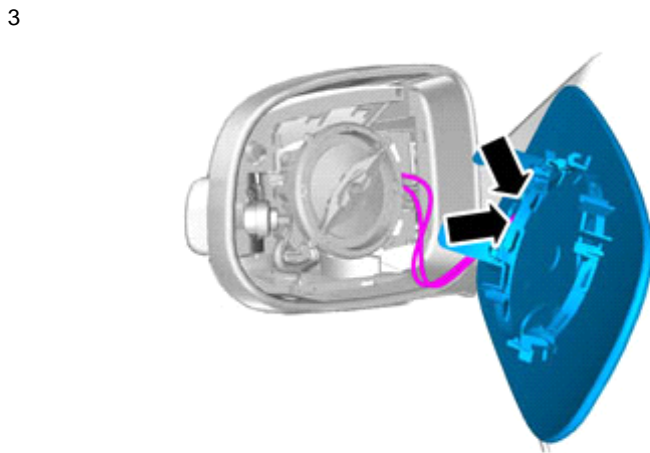

1

Applies to all models

Turn the ignition key to position 0.

Note!

Wait at least three minutes before unplugging the connectors or removing other electrical equipment.

IMG-245980

Installation instructions, accessories

Volvo Car Corporation Gothenburg, Sweden

Applies to the XC60

Carefully push the mirror glass out using the wedge shaped special tool part no. 9997390.

Remove the cover. New cover is included in the kit.

IMG-334091