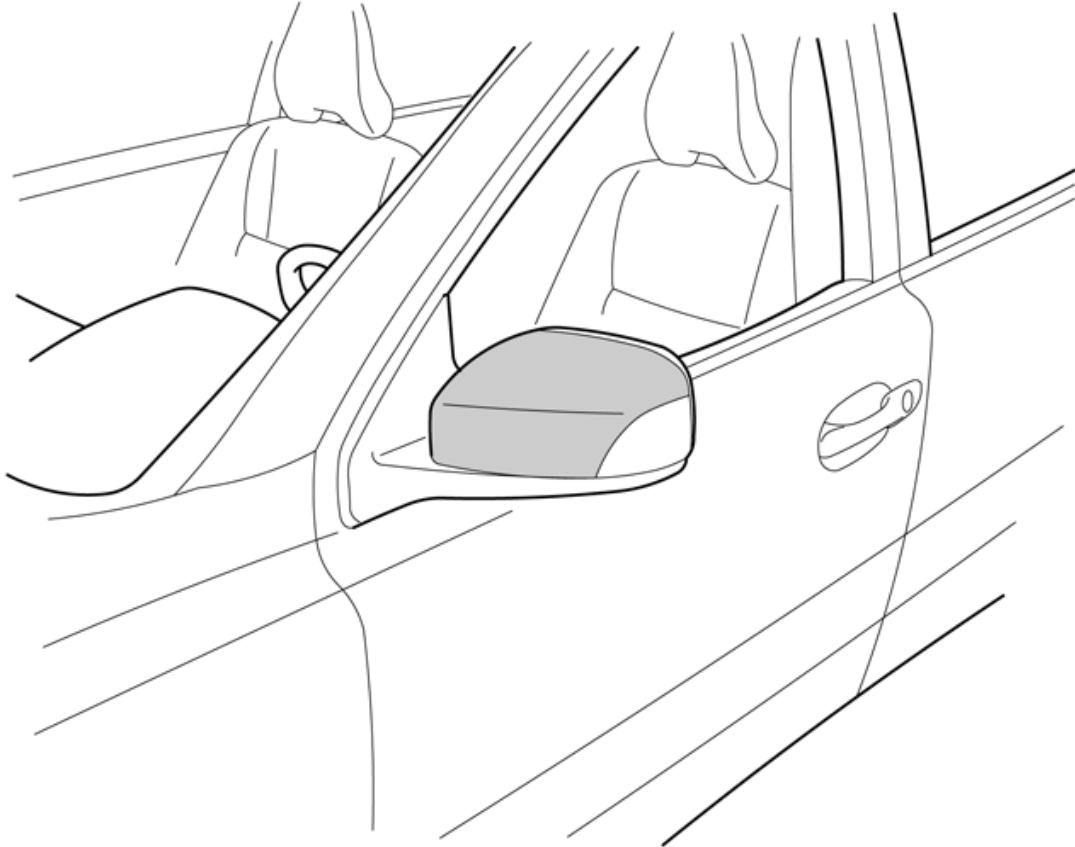

Installation instructions, accessories

Volvo Car Corporation Gothenburg, Sweden

Instruction No	Version	Part. No.
31316439	1.0	30758116, 31373593, 31399365

Mirror, cover

IMG-299403

Installation instructions, accessories