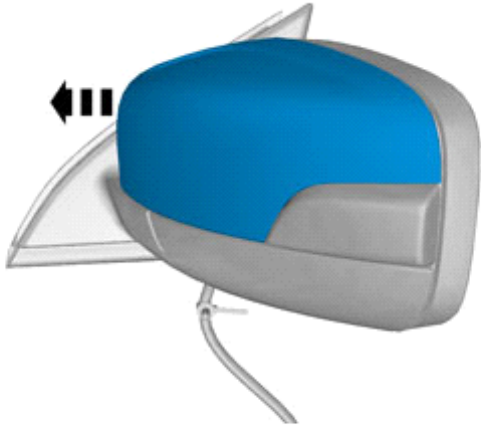

Volvo Car Corporation Gothenburg, Sweden

Applies to the XC60

Carefully push the mirror glass out using the wedge shaped special tool part no. 9997390.

Remove the cover. New cover is included in the kit.

IMG-334091

Disconnect the cables.

IMG-228990

A, B, and C

Carefully pry off the catches and remove the cover. It will not be reused.

Repeat on the car's other side.

IMG-299503

Installation instructions, accessories

Volvo Car Corporation Gothenburg, Sweden

4B

IMG-299504

4C

IMG-299505

5A

IMG-299505

Illustrations A and B

Install the new panel from the kit.