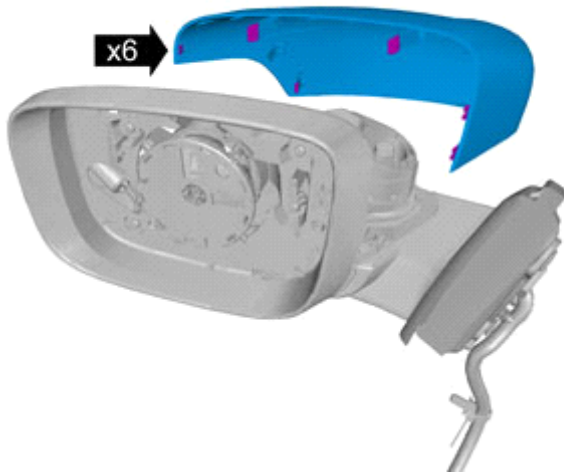

Volvo Car Corporation Gothenburg, Sweden

Applies to the XC60

Carefully push the mirror glass out using the wedge shaped special tool part no. 9997390.

Remove the cover. New cover is included in the kit.

IMG-334091

Disconnect the cables.

IMG-228990

A, B, and C

Carefully pry off the catches and remove the cover. It will not be reused.

Repeat on the car's other side.

IMG-299503

Installation instructions, accessories

Volvo Car Corporation Gothenburg, Sweden

4B

IMG-299504

4C

IMG-299505

5A

IMG-299505

Illustrations A and B

Install the new panel from the kit.