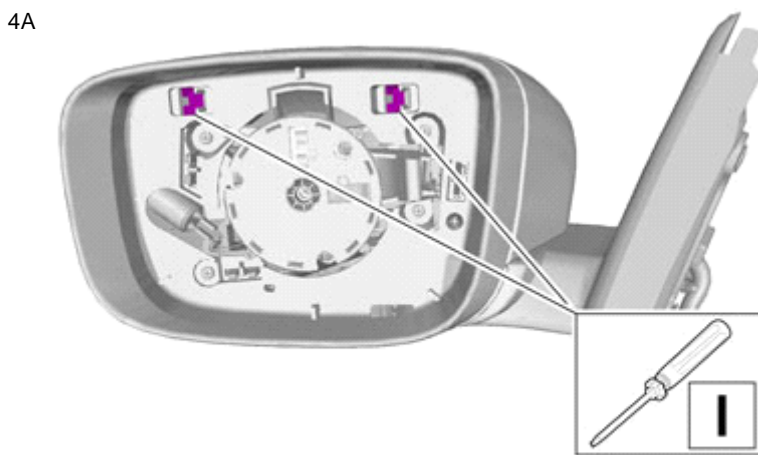

Disconnect the cables.

IMG-228990