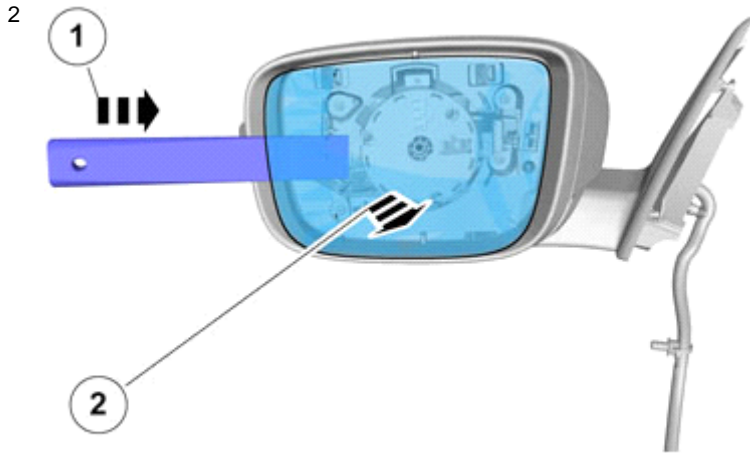

1

Applies to all models

Turn the ignition key to position 0.

Note!

Wait at least three minutes before unplugging the connectors or removing other electrical equipment.

IMG-245980

Installation instructions, accessories

Volvo Car Corporation Gothenburg, Sweden

Applies to the XC60

Carefully push the mirror glass out using the wedge shaped special tool part no. 9997390.

Remove the cover. New cover is included in the kit.

IMG-334091